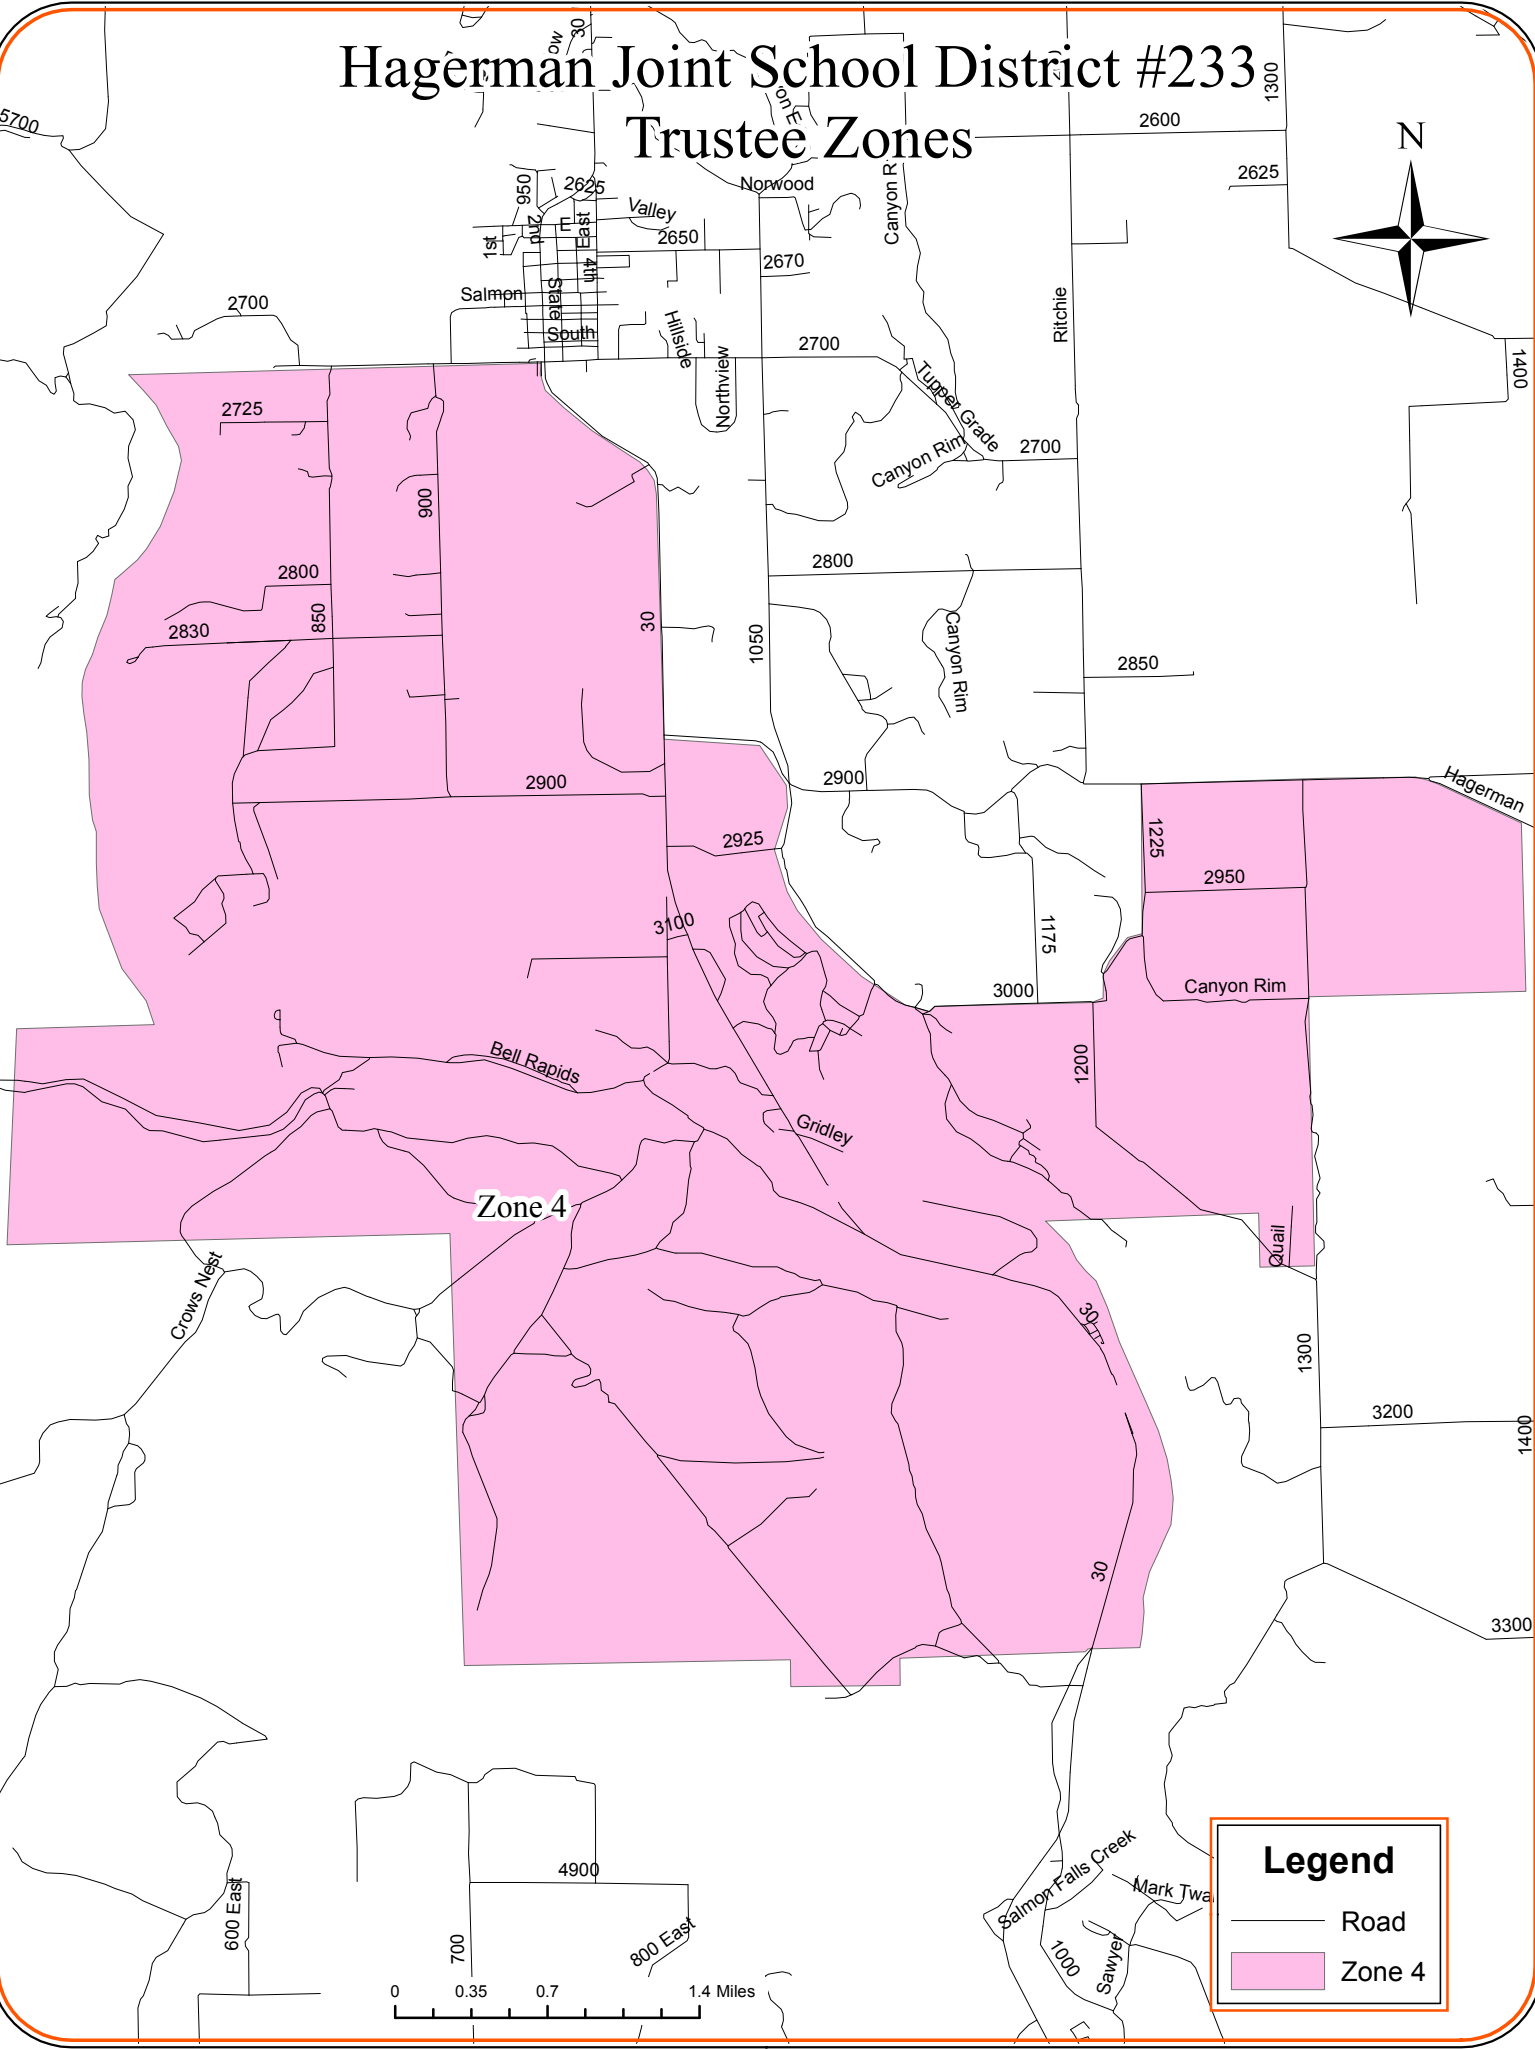

# Hagerman Joint School District #233

## Trustee Zones

Zone 4

Legend	
	Road
	Zone 4

0 0.35 0.7 1.4 Miles