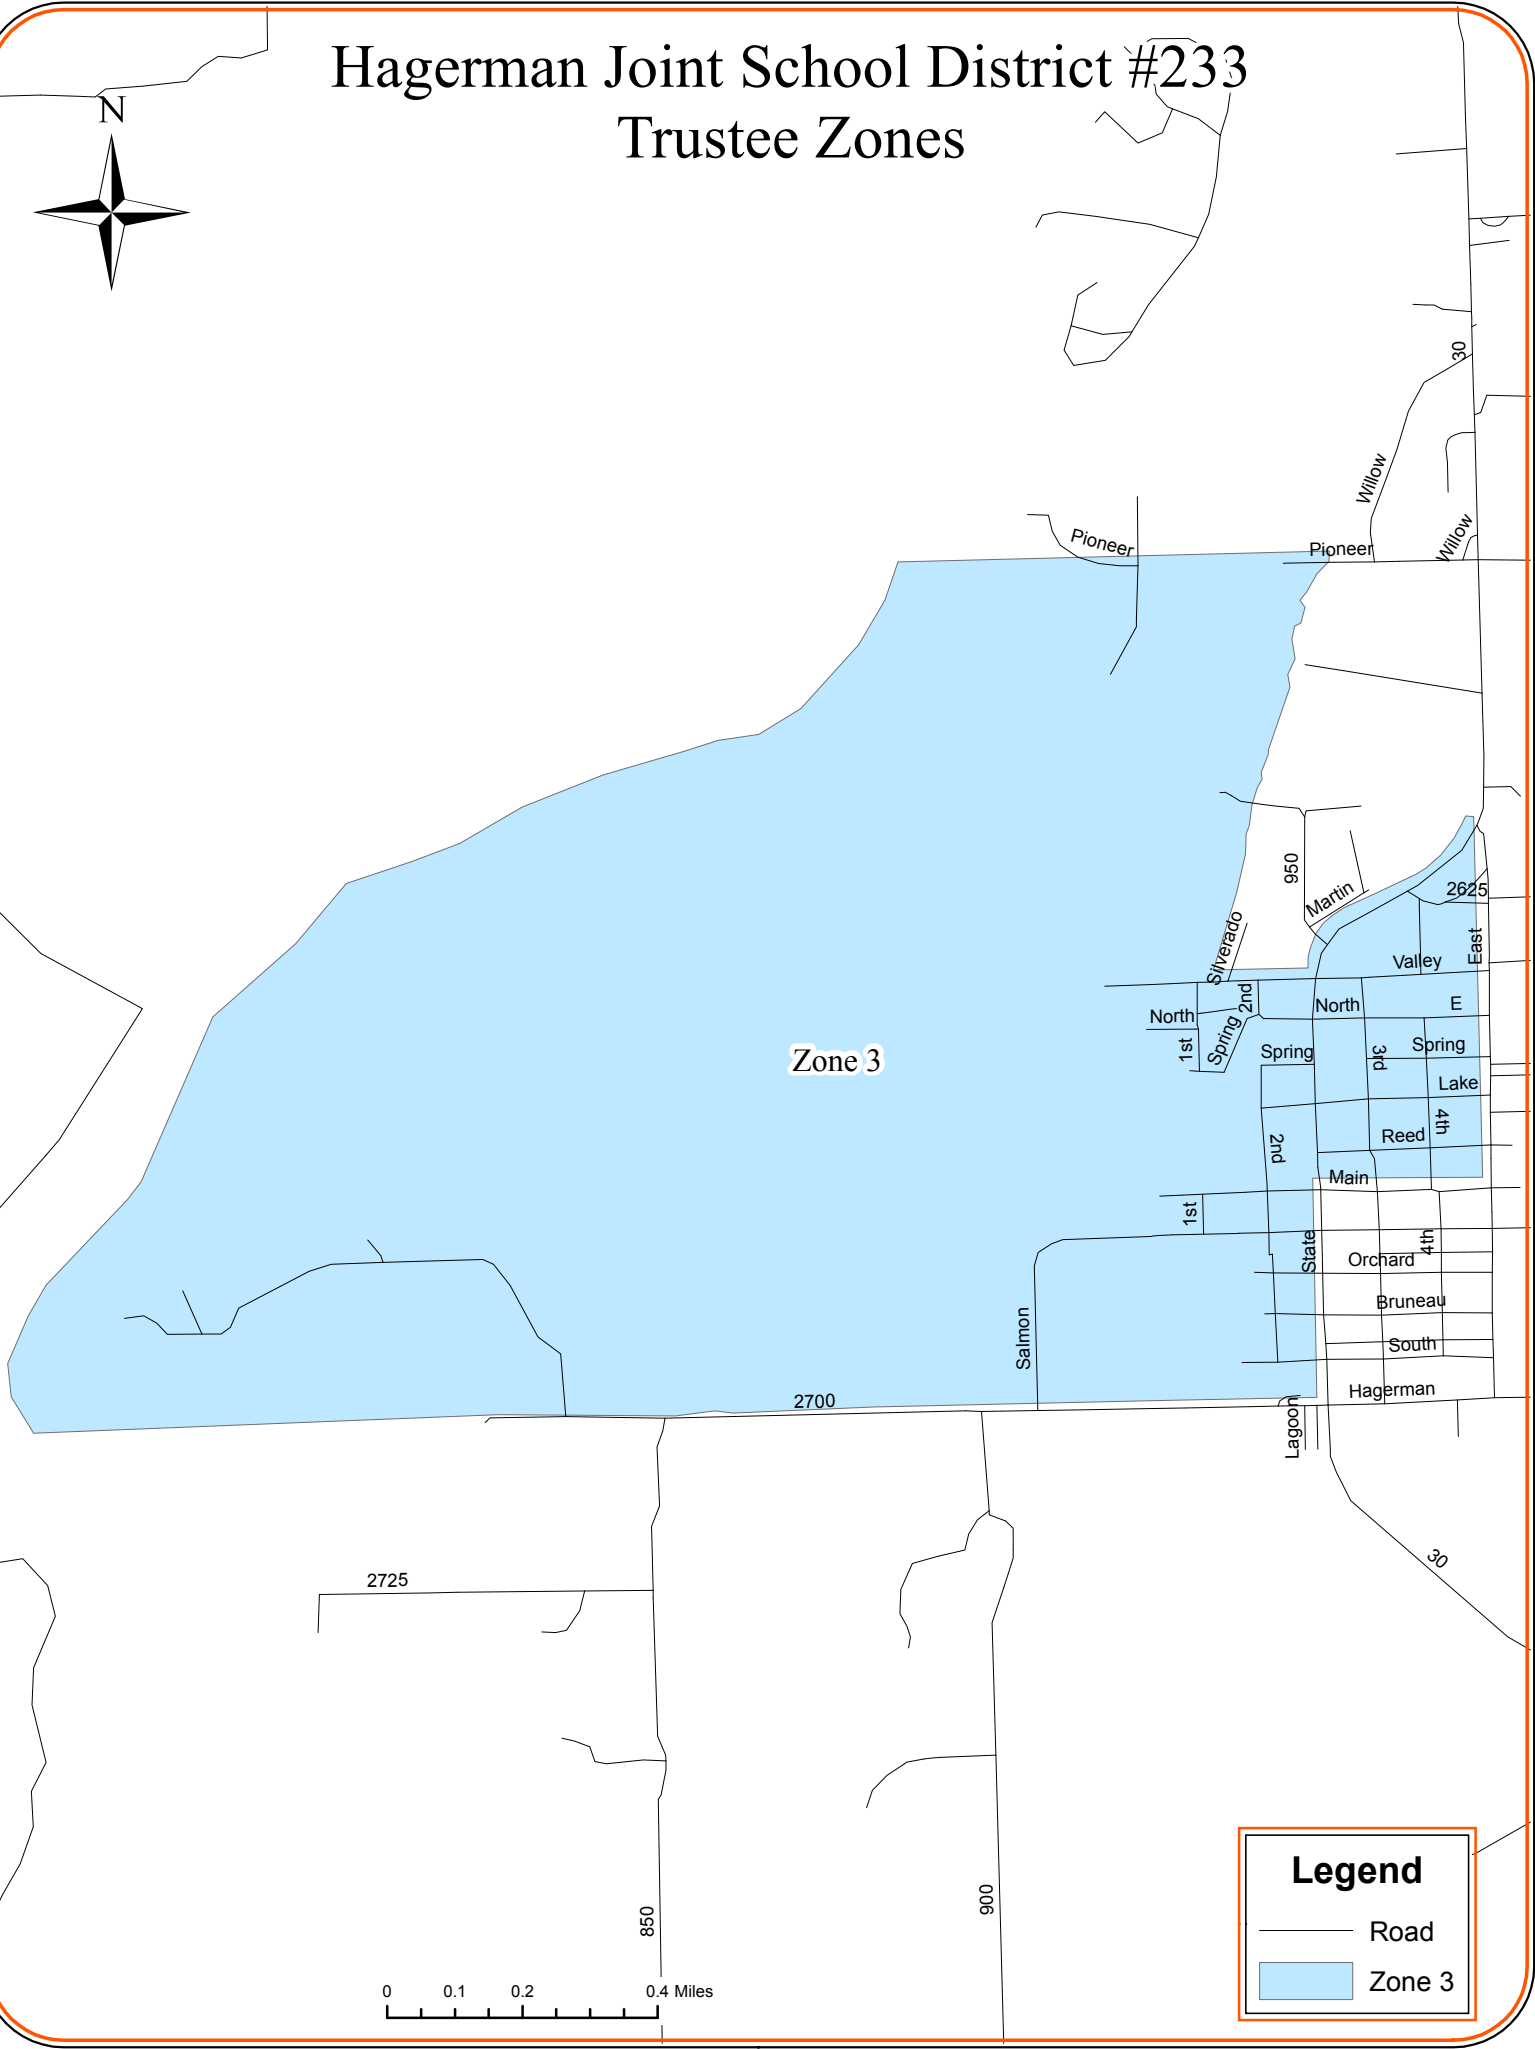

Hagerman Joint School District #233 Trustee Zones

Legend

- Road
- Zone 3